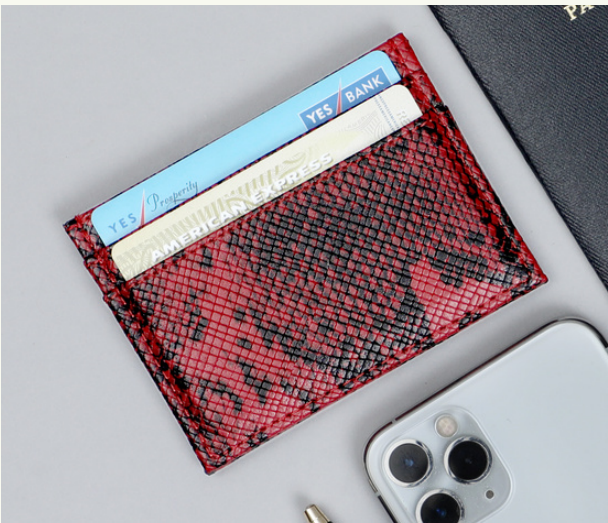

STELLAR FLAT CARD WALLET

DIMENSIONS:

RETAIL PRICE: **RS 699**
MOQ 10 - 250
MOQ 50 - 150